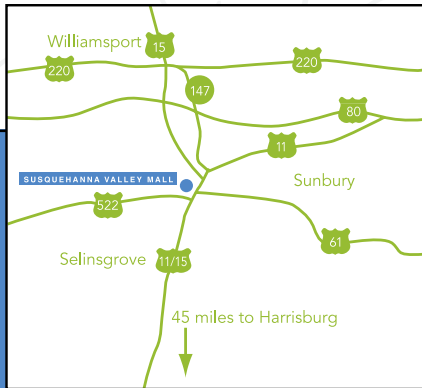

### From the North

Travel South on Route 15 or I-180 from Williamsport to the Routes 11 & 15 merger, near Tedd's Landing. Continue South on Routes 11 & 15 for three miles, Susquehanna Valley Mall is on the right.

### From the South

From the Pennsylvania Turnpike, take Harrisburg East (I-283) Harrisburg, (PA-83) follow signs for Lewistown. Continue on I-283 North, merging with I-83 North and then I-81 South. Take US-322 West exit (#67B) towards Lewistown. Continue on US-322 West to US-11/US-15 North to Selinsgrove, PA. After exiting Selinsgrove bypass, Susquehanna Valley Mall is on the left.

### From the East

Interstate 80 Exit 224 to Route 54 Danville. To Route 11 South to Routes 11 & 15 South merger. Continue South for three miles, Susquehanna Valley Mall is on the right.

### From the West

Interstate 80 Exit 210 to Route 15 South. Continue South on Route 15 to Routes 11 & 15 South merger. Continue South for three miles, Susquehanna Valley Mall is on the right.